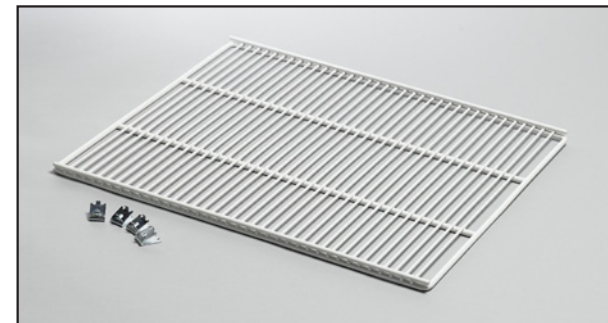

Wire shelf

* Suggested spare part